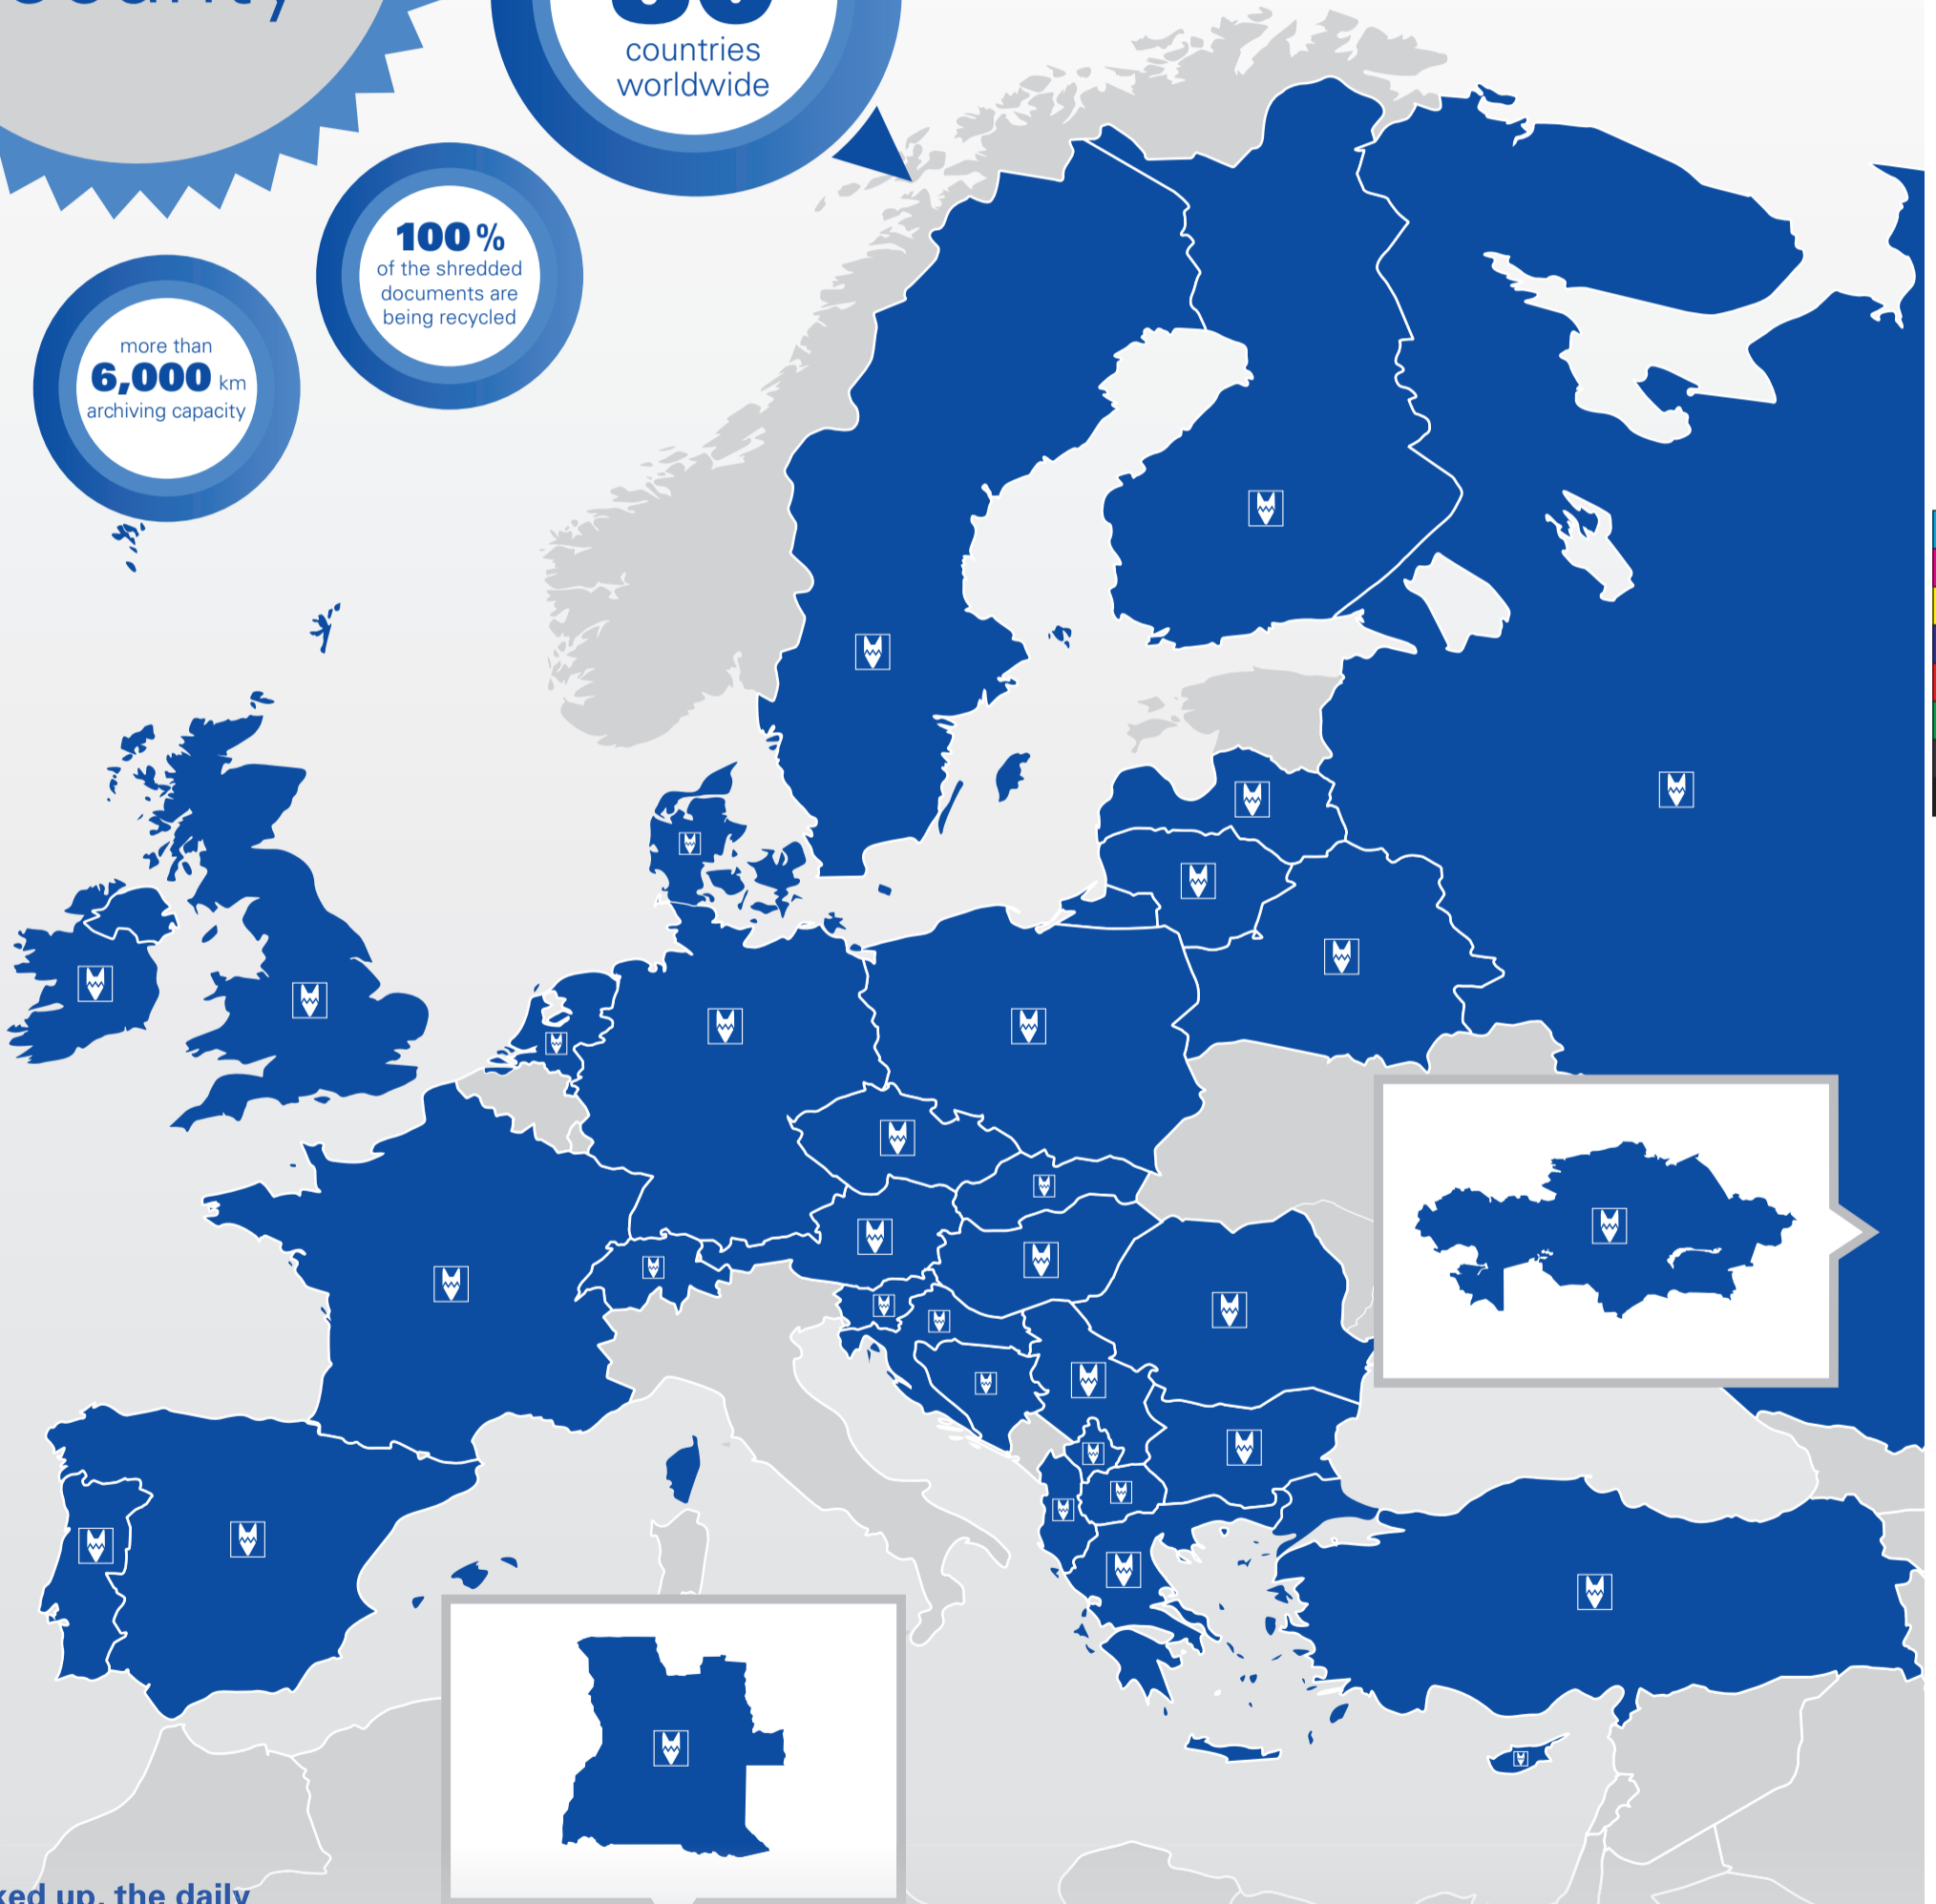

INTERNATIONAL REISSWOLF  
SERVICES & PARTNER-NETWORK

**100%**  
security

disposing  
**200,000**  
tons of data

in more than  
**30**  
countries  
worldwide

**100%**  
of the shredded  
documents are  
being recycled

more than  
**6,000** km  
archiving capacity

Stacked up, the daily  
amount of conventional  
files would be as high as  
**45** Eiffel Towers.

If you wish to **contact** REISSWOLF International,  
please visit [www.reisswolf.net](http://www.reisswolf.net) or call **+49 40 69 666 78-0**