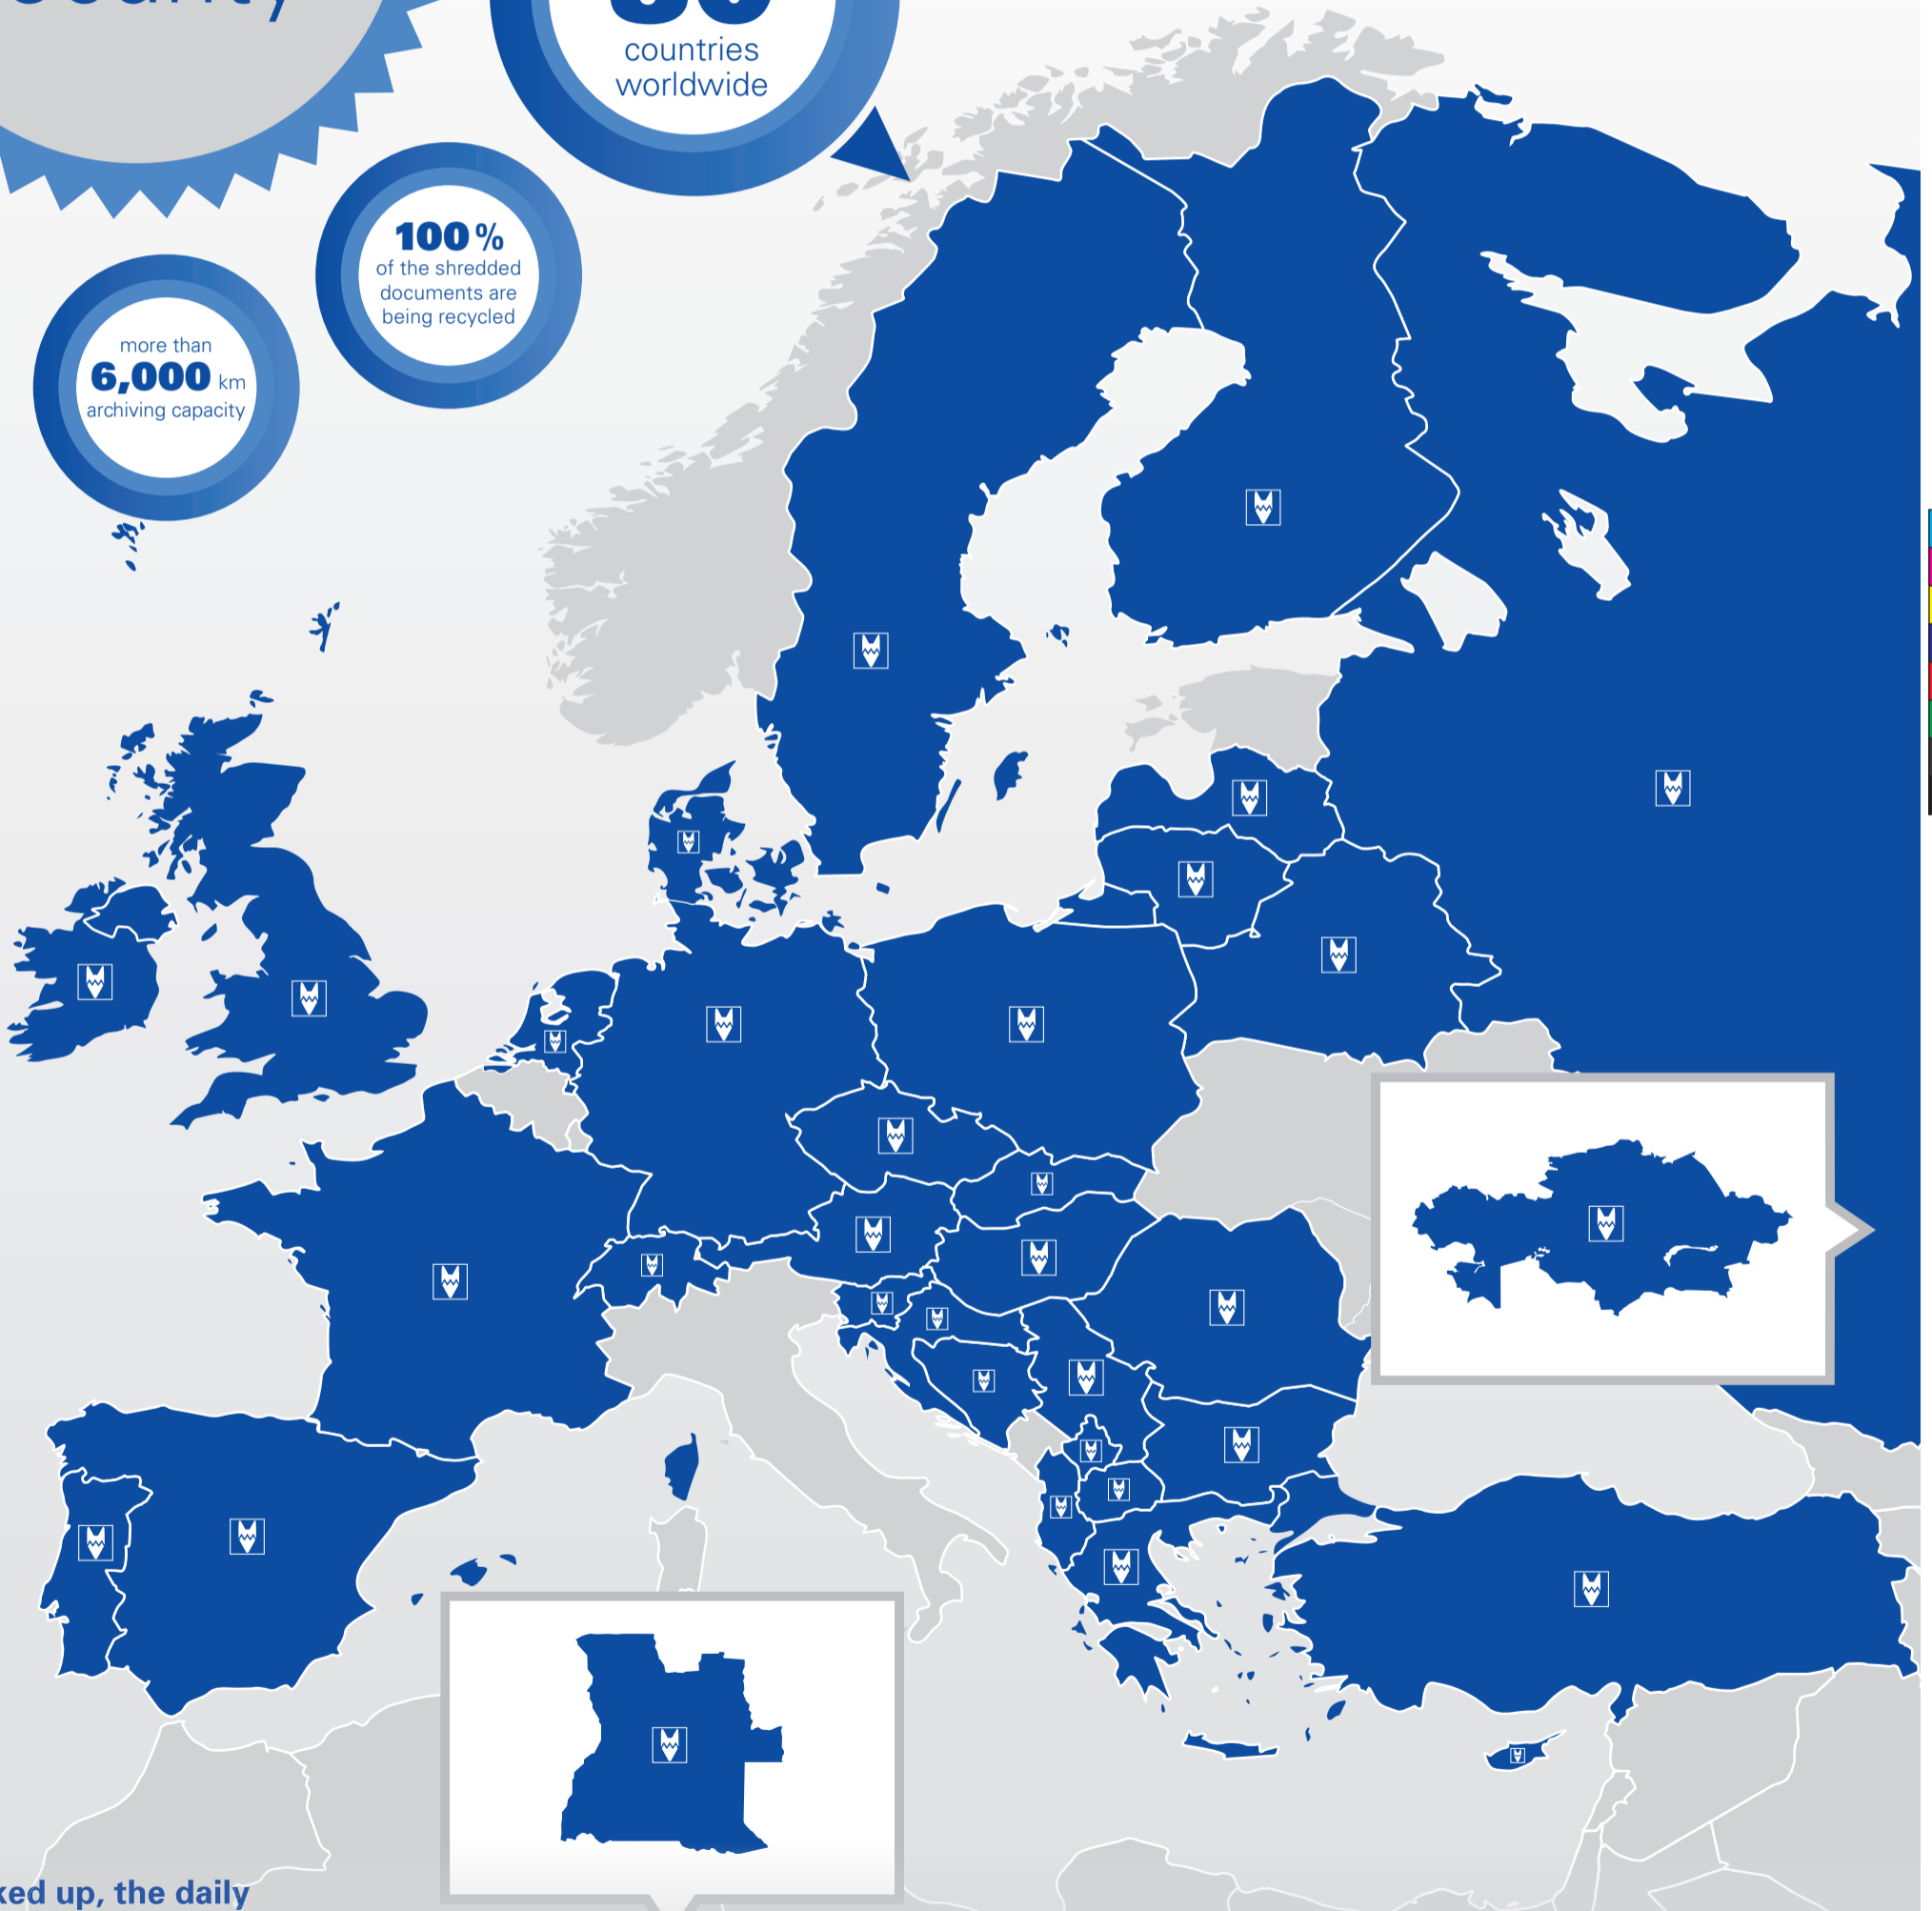

INTERNATIONAL REISSWOLF
SERVICES & PARTNER-NETWORK

100%
security

disposing
200,000
tons of data

in more than
30
countries
worldwide

100%
of the shredded
documents are
being recycled

more than
6,000 km
archiving capacity

Stacked up, the daily
amount of conventional
files would be as high as
45 Eiffel Towers.

If you wish to **contact** REISSWOLF International,
please visit www.reisswolf.net or call **+49 40 69 666 78-0**